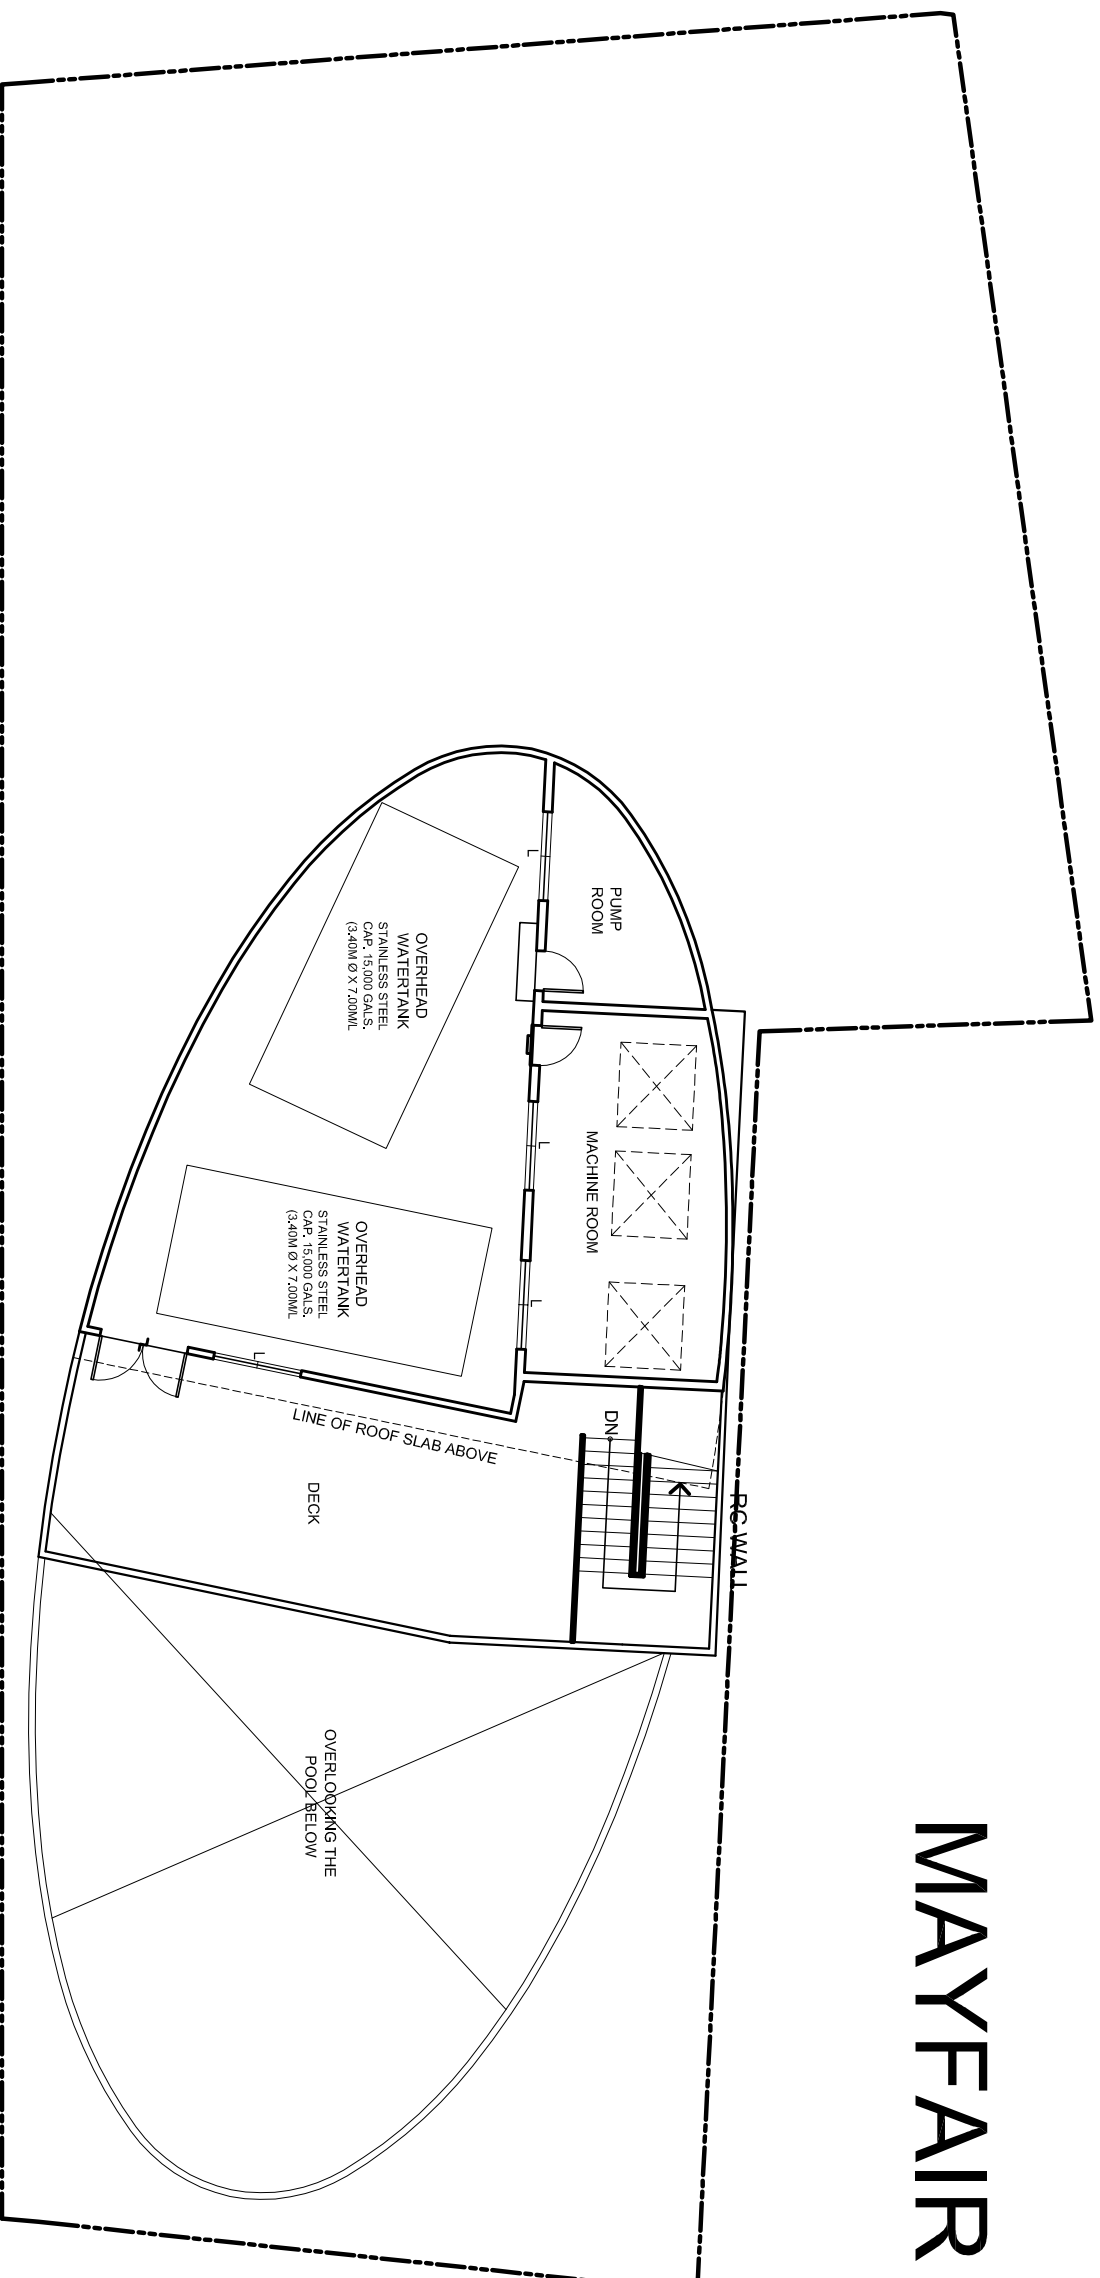

Coastal View, CCP Complex, Baclaran, Macapagal Blvd. View

MAYFAIR TOWER

Makati Skyline

MABINI STREET
Manila Bay View

UN AVENUE
Intramuros, Downtown Manila, Luneta Park

1 MACHINE RM/ WATER TANK DECK FLOOR PLAN
A-16d SCALE: 1:100 METERS