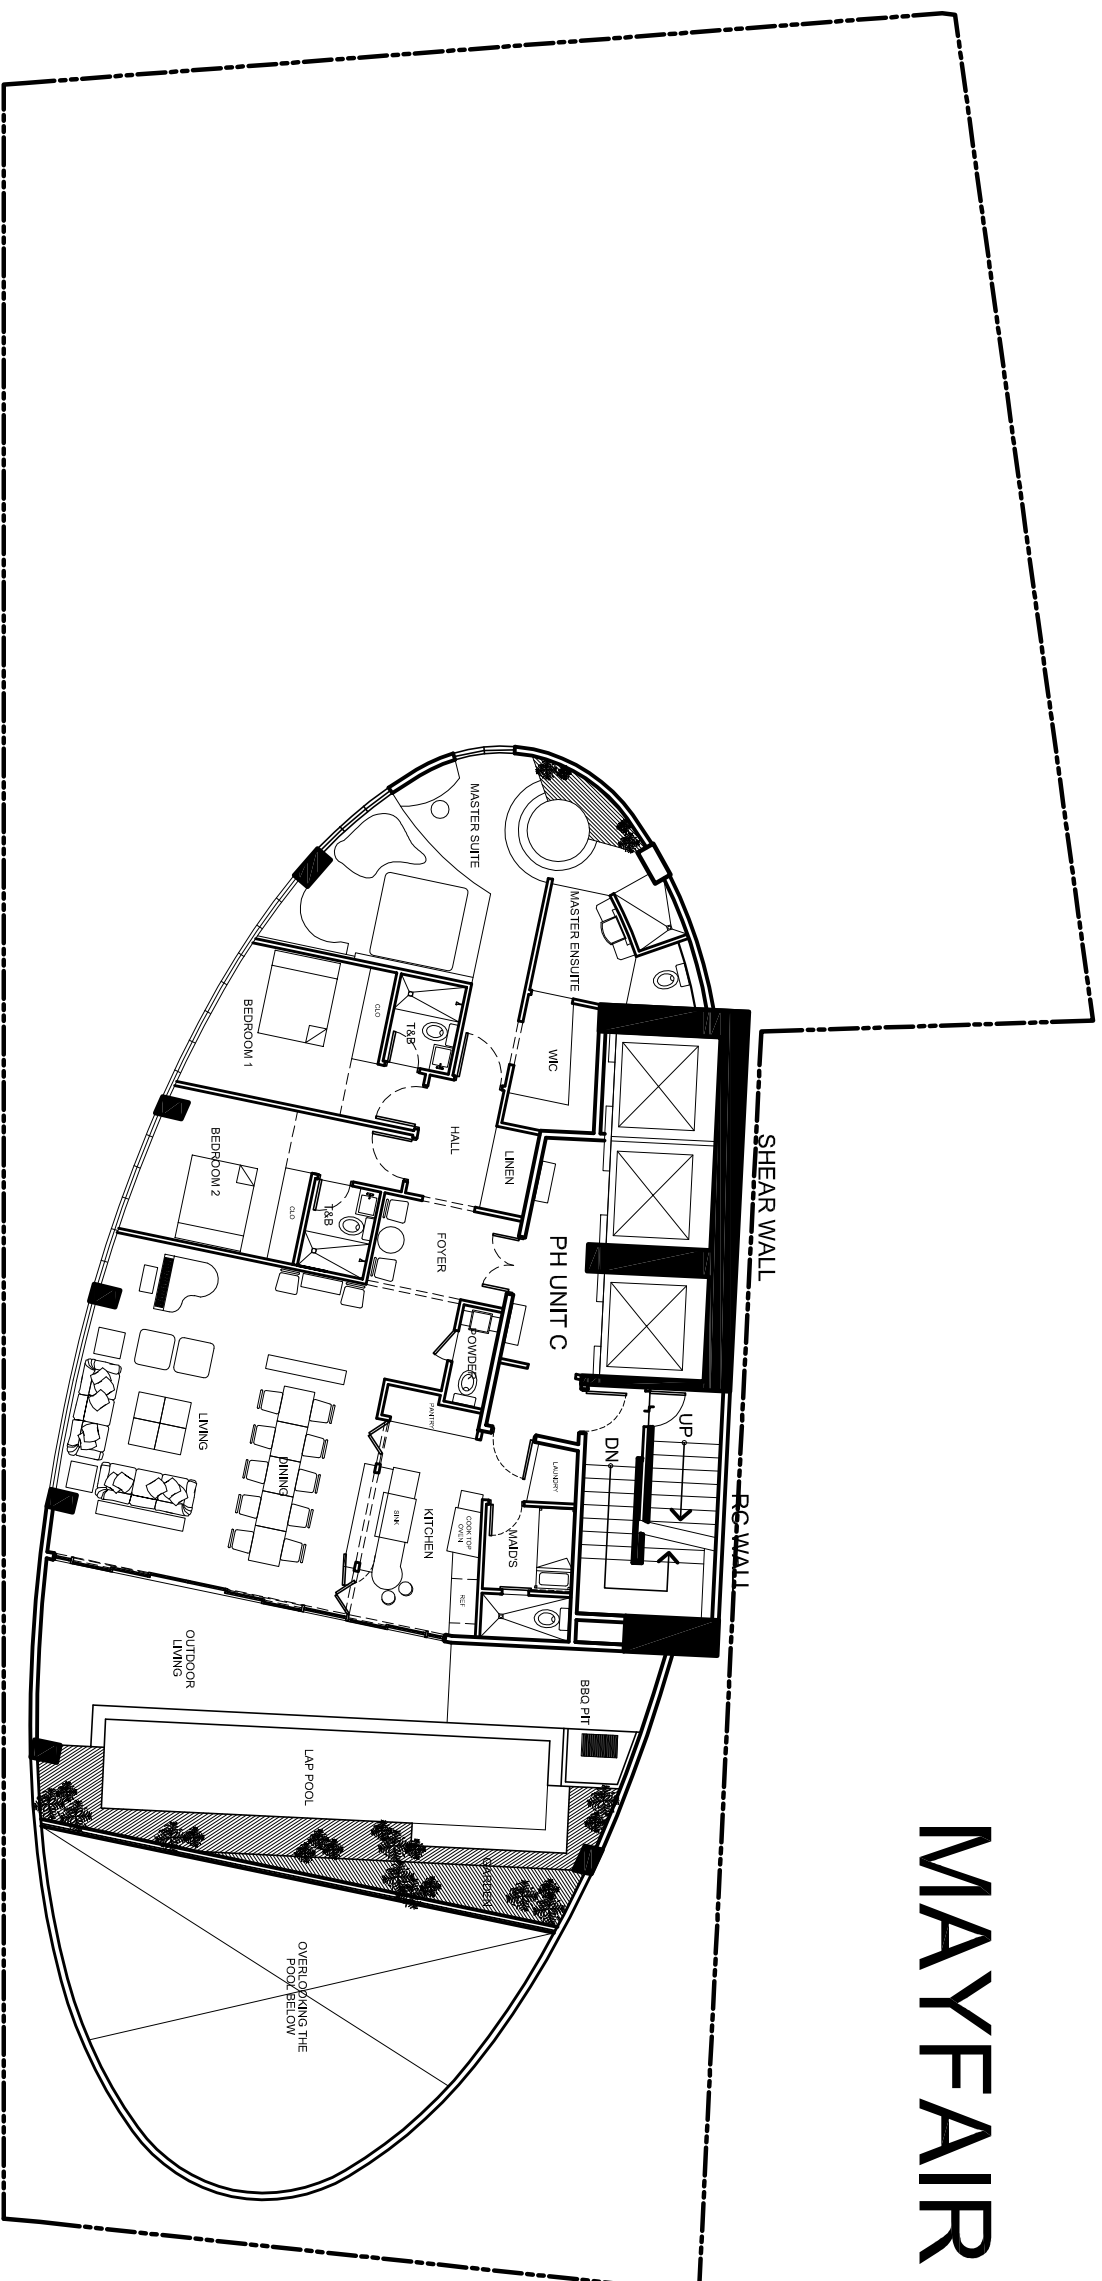

Coastal View, CCP Complex, Baclaran, Macapagal Blvd. View

MAYFAIR TOWER

Makati Skyline

MABINI STREET
Manila Bay View

UN AVENUE

Intramuros, Downtown Manila, Luneta Park

1 PENTHOUSE-2 FLOOR PLAN
A-16g SCALE: 1:100 METERS