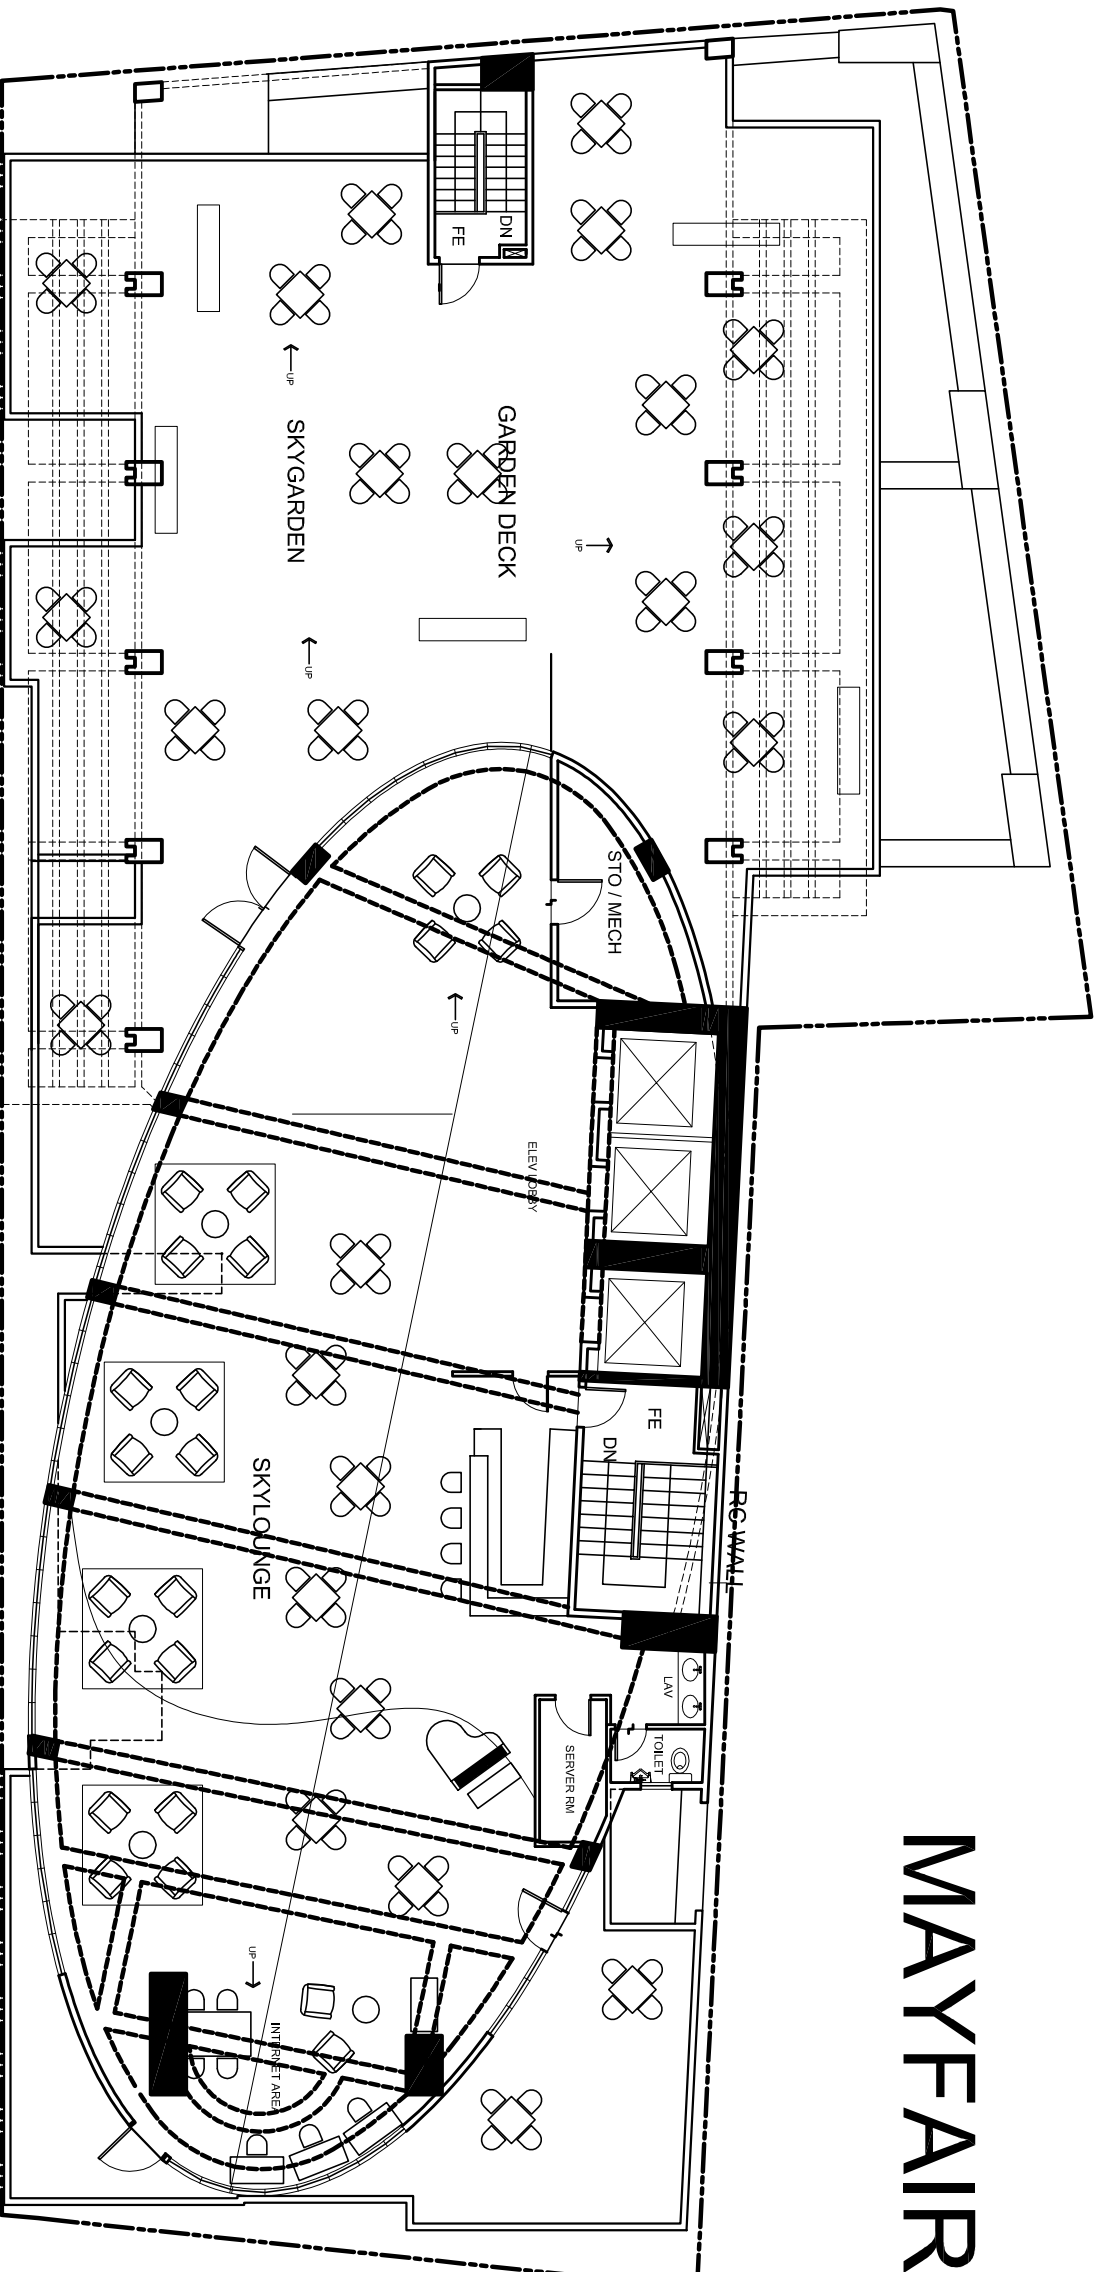

Coastal View, CCP Complex, Baclaran, Macapagal Blvd. View

MAYFAIR TOWER

Makati Skyline

MABINI STREET
Manila Bay View

UN AVENUE

Intramuros, Downtown Manila, Luneta Park

1 ROOF DECK FLOOR PLAN (FUNCTION ROOM)
A-10g SCALE: 1:100 METERS